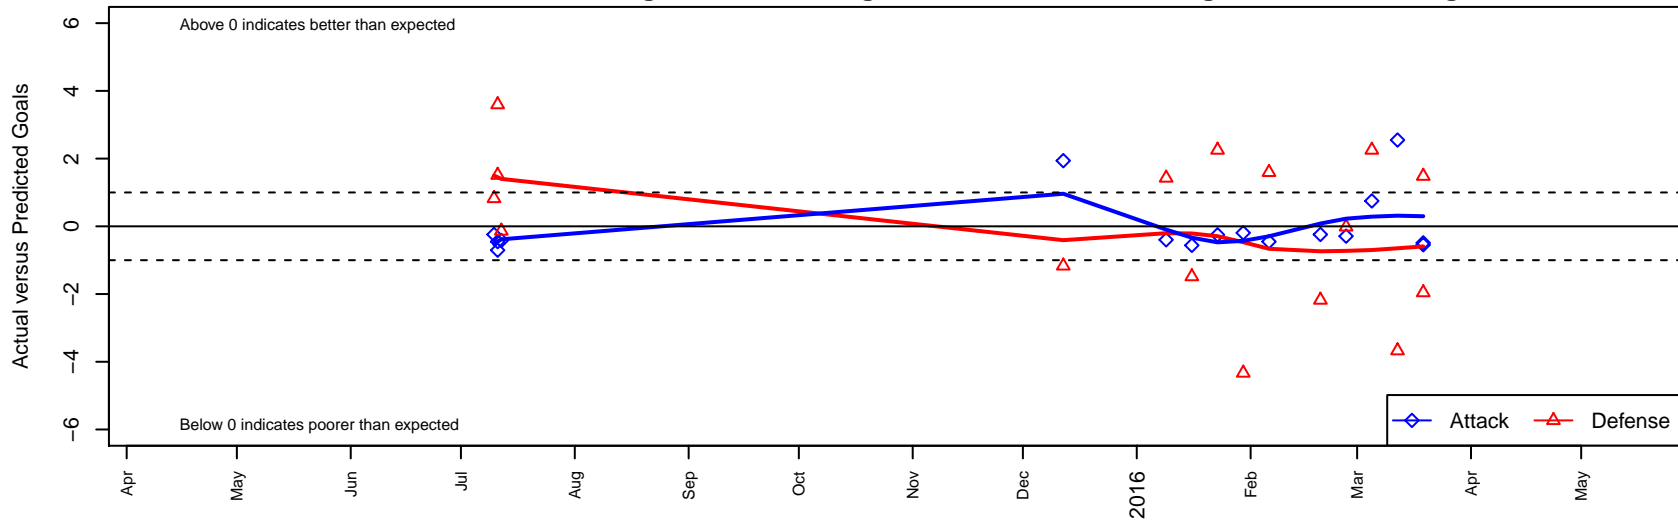

North Whidbey Islanders G98

North Whidbey SC
 Whidbey, WA
 G98 total strength=913
 attack=1.79 defense=1.22
 fall league = NPSL G Div 2 U17

alt names used:
 NWSC Deception FC G98

Venues played:
 2015 KCC HS
 2015 NPSL G Division 2 U17

North Whidbey Islanders G98
 Dots are actual minus expected GF (blue circles) and GA (red triangles).
 Blue line is smoothed change in attack strength. Red is smoothed change in defense strength.

**attack and defense variance (black dot)
relative to other teams
and top 10 in region**