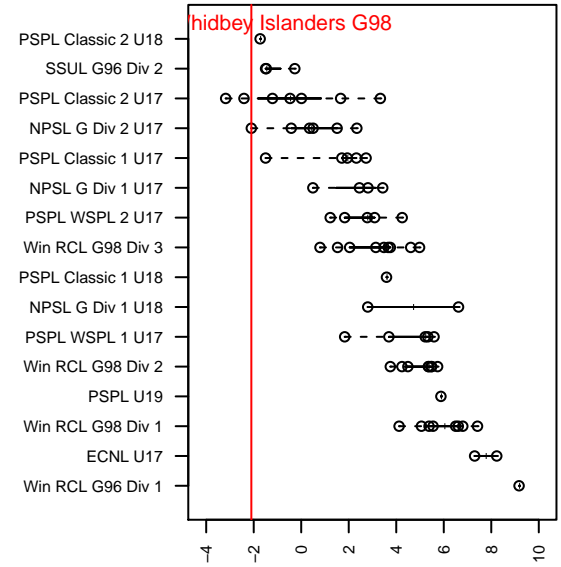

**attack and defense rating
relative to others at age
and all opponents in last 13 months**