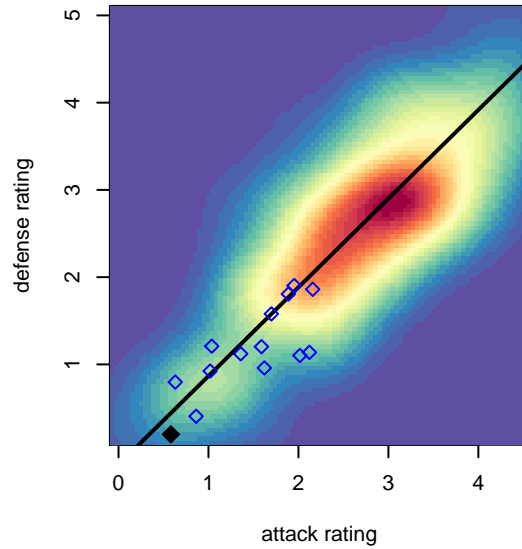

**attack and defense rating
relative to others at age
and all opponents in last 13 months**